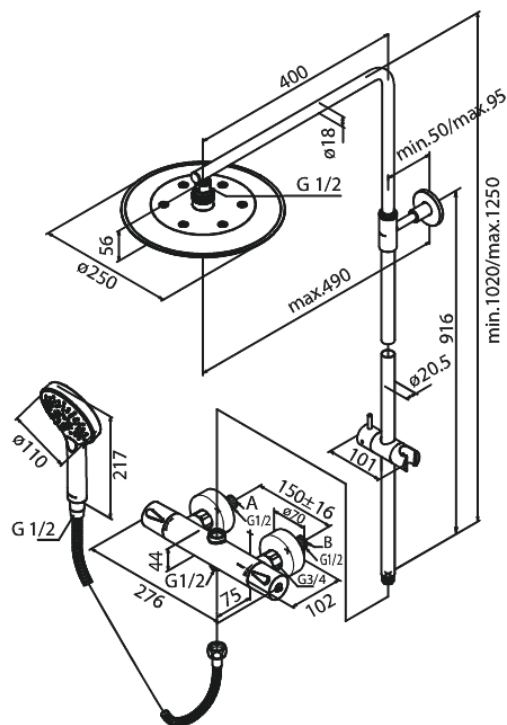

Product features

FM Mattsson Denmark ApS
Hvidkærvej 48, 5250 Odense SV, DK-56416218

+45 88 33 00 34 damixa-international@fmmattsongroup.com

Mere information på damixa.com

damixa