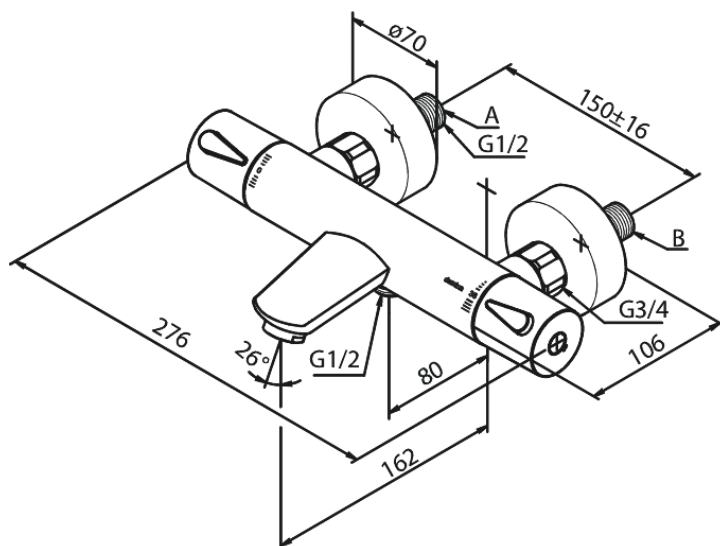

FM Mattsson Denmark ApS
Hvidkærvej 48, 5250 Odense SV, DK-56416218

+45 88 33 00 34 damixa-international@fmmattssongroup.com

Mere information på damixa.com

damixa