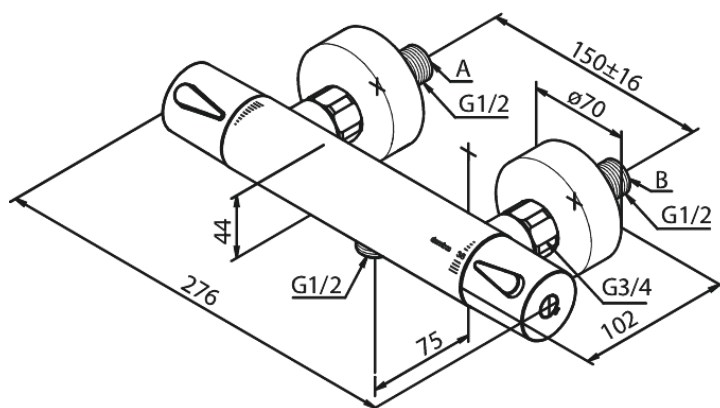

FM Mattsson Denmark ApS
Hvidkærvej 48, 5250 Odense SV, DK-56416218

+45 88 33 00 34 damixa-international@fmmattsongroup.com

Mere information på damixa.com

damixa