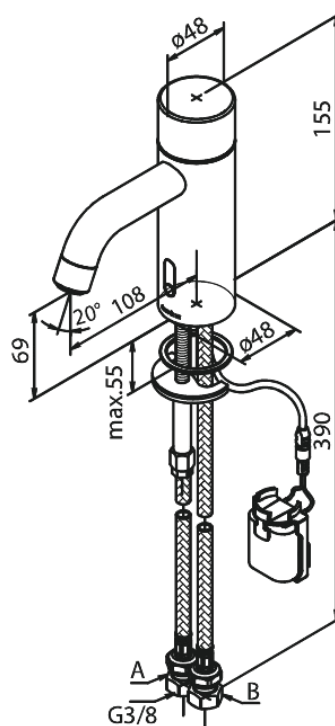

Product features

FM Mattsson Denmark ApS
Hvidkærvej 48, 5250 Odense SV, DK-56416218

+45 88 33 00 34 damixa-international@fmmattsongroup.com

Mere information på damixa.com

damixa