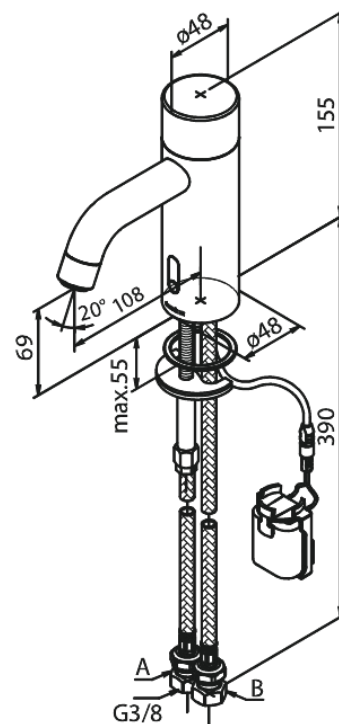

Product features

FM Mattsson Denmark ApS
Hvidkærvej 48, 5250 Odense SV, DK-56416218

+45 88 33 00 34 damixa-international@fmmattsongroup.com

Mere information på damixa.com

damixa