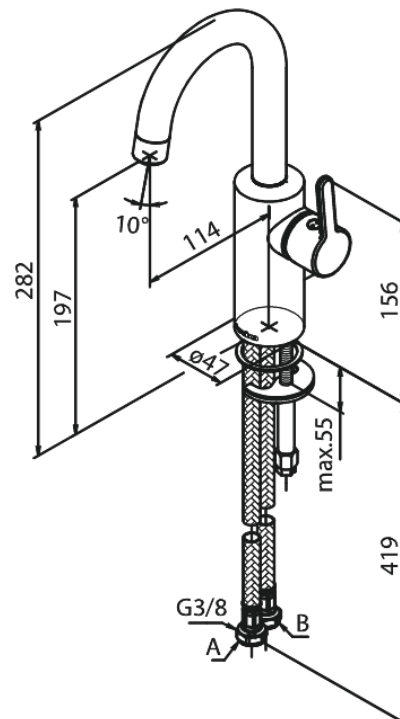

Product features

FM Mattsson Denmark ApS
Hvidkærvej 48, 5250 Odense SV, DK-56416218

+45 88 33 00 34 danmark@fmmattssongroup.com

Mere information på damixa.com

damixa