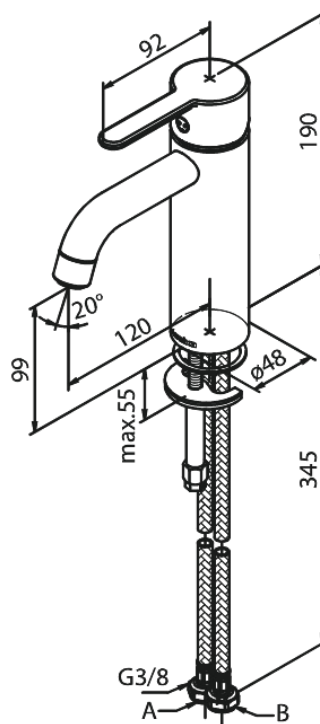

Product features

FM Mattsson Denmark ApS
Hvidkærvej 48, 5250 Odense SV, DK-56416218

+45 88 33 00 34 damixa-international@fmmattsongroup.com

Mere information på damixa.com

damixa