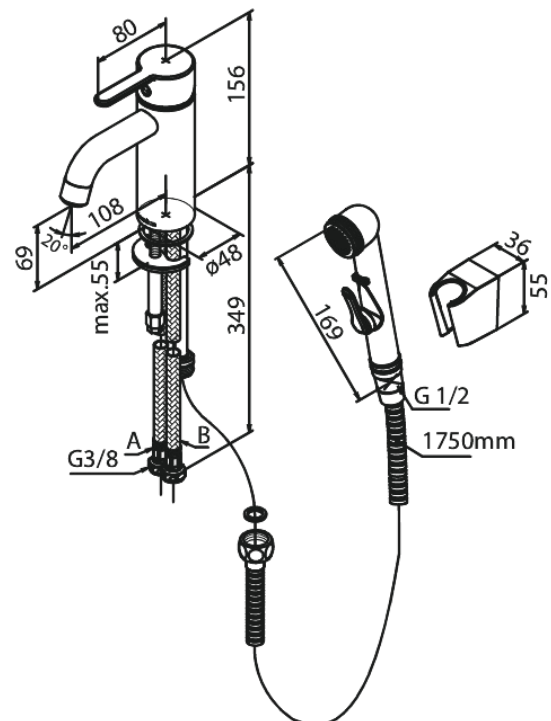

FM Mattsson Denmark ApS
Hvidkærvej 48, 5250 Odense SV, DK-56416218

+45 88 33 00 34 danmark@fmmattssongroup.com

Mere information på damixa.com

damixa