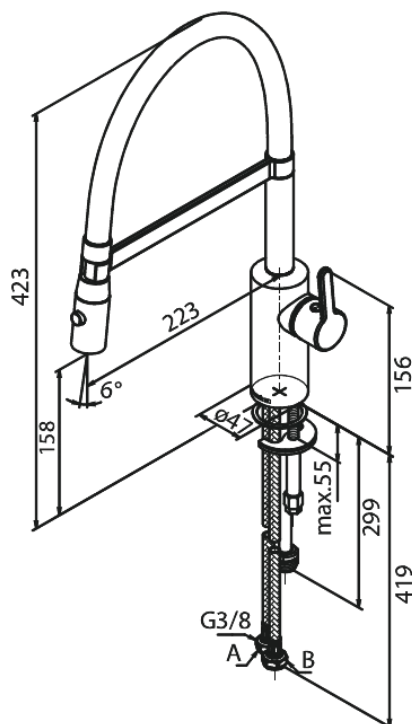

Product features

FM Mattsson Denmark ApS
Hvidkærvej 48, 5250 Odense SV, DK-56416218

+45 88 33 00 34 damixa-international@fmmattsongroup.com

Mere information på damixa.com

damixa