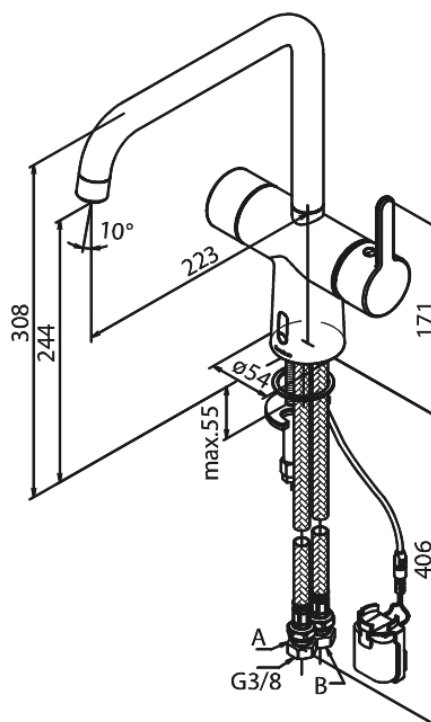

Product features

FM Mattsson Denmark ApS
Hvidkærvej 48, 5250 Odense SV, DK-56416218

+45 88 33 00 34 damixa-international@fmmattsongroup.com

Mere information på damixa.com

damixa