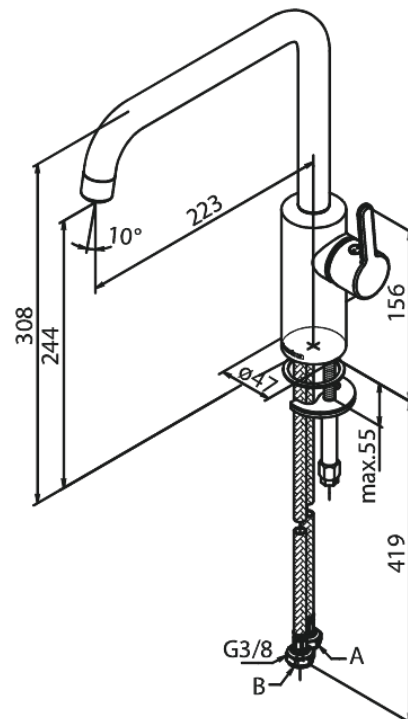

FM Mattsson Denmark ApS
Hvidkærvej 48, 5250 Odense SV, DK-56416218

+45 88 33 00 34 damixa-international@fmmattsongroup.com

Mere information på damixa.com

damixa