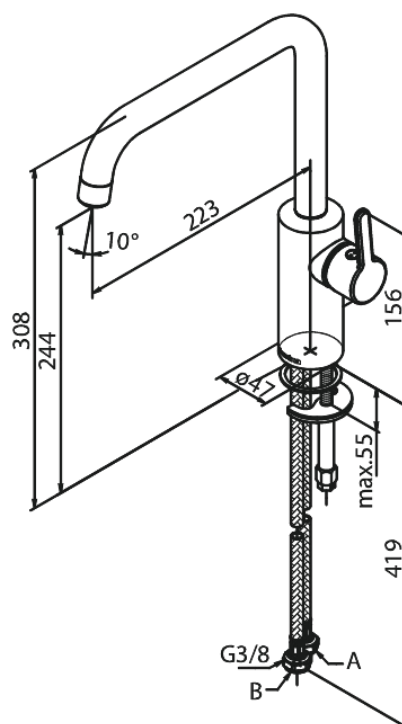

FM Mattsson Denmark ApS
Hvidkærvej 48, 5250 Odense SV, DK-56416218

+45 88 33 00 34 danmark@fmmattssongroup.com

Mere information på damixa.com

damixa