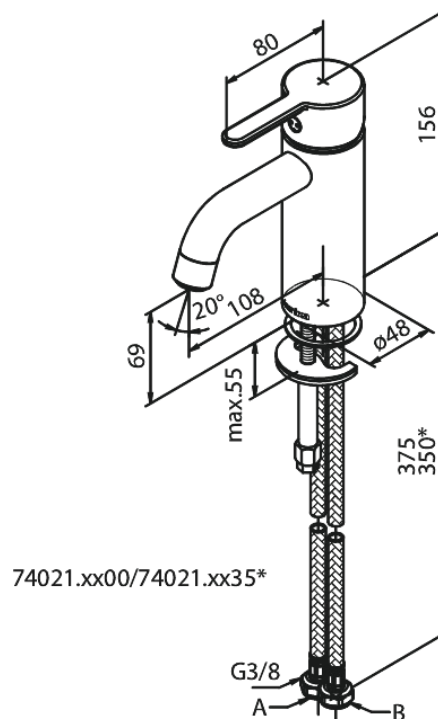

Product features

FM Mattsson Denmark ApS
Hvidkærvej 48, 5250 Odense SV, DK-56416218

+45 88 33 00 34 damixa-international@fmmattsongroup.com

Mere information på damixa.com

damixa