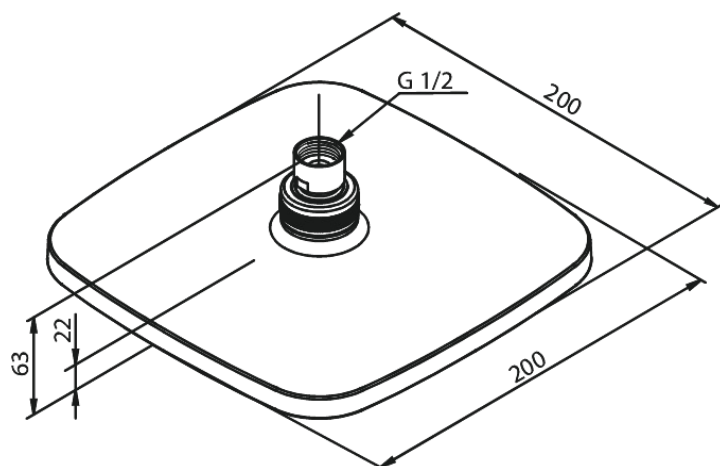

FM Mattsson Denmark ApS
Hvidkærvej 48, 5250 Odense SV, DK-56416218

+45 88 33 00 34 damixa-international@fmmattsongroup.com

Mere information på damixa.com

damixa