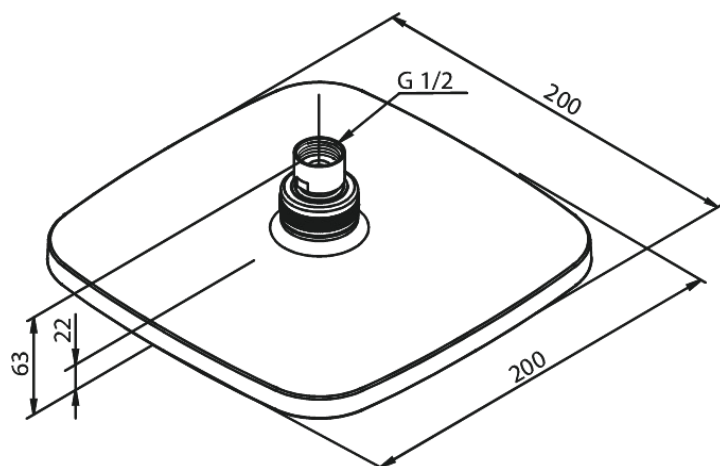

Pine

Head Shower

Article no.: 766626100
Finish: Matt black
Series: Pine

EAN no.: 5708516833178

Standard features:

Water consumption max.9 l/min
200x200mm

Product features

FM Mattsson Denmark ApS
Hvidkærvej 48, 5250 Odense SV, DK-56416218