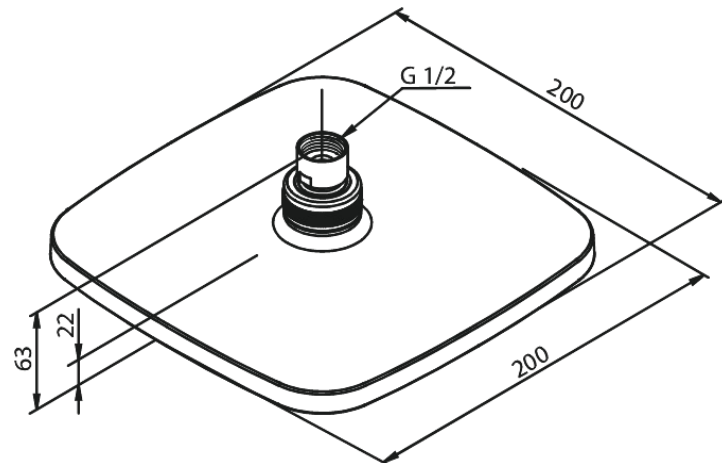

Pine

Head Shower

Article no.: 766624600
Finish: Steel PVD
Series: Pine

EAN no.: 5708516833161

Standard features:

Water consumption max.9 l/min
200x200mm

Product features

FM Mattsson Denmark ApS
Hvidkærvej 48, 5250 Odense SV, DK-56416218