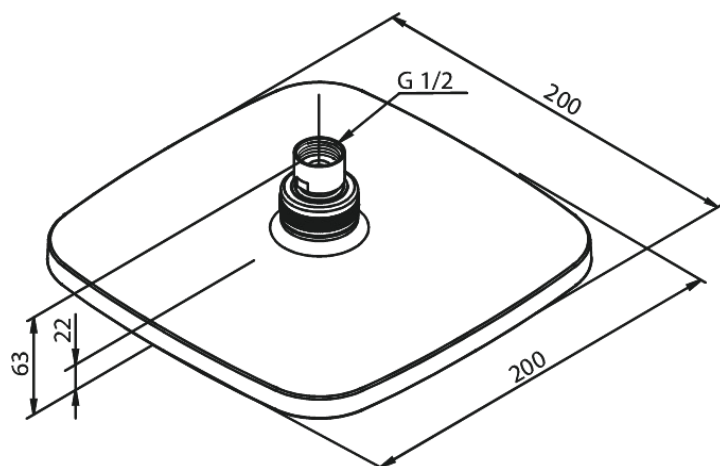

Pine

Head Shower

Article no.: 766624600
Finish: Steel PVD
Series: Pine

EAN no.: 5708516833161

Standard features:

Water consumption max.9 l/min
200x200mm

Product features

FM Mattsson Denmark ApS
Hvidkærvej 48, 5250 Odense SV, DK-56416218