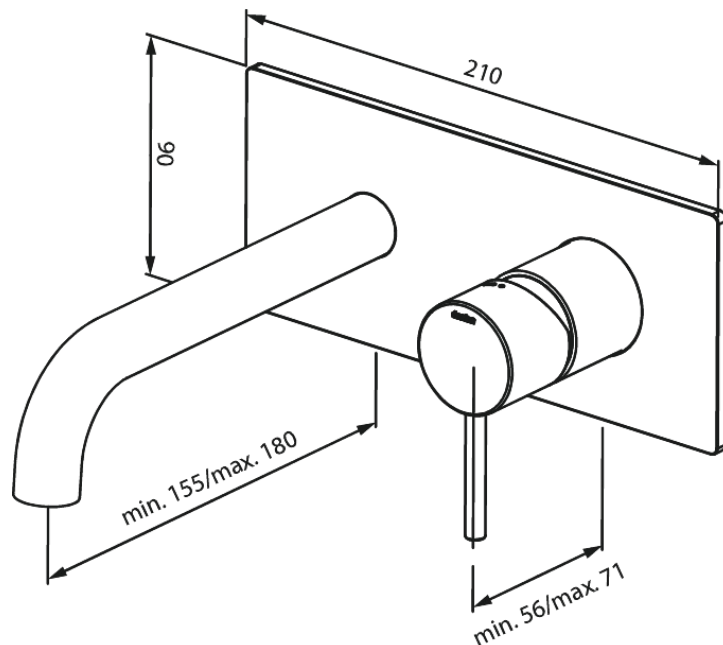

FM Mattsson Denmark ApS
Hvidkærvej 48, 5250 Odense SV, DK-56416218

+45 88 33 00 34 damixa-international@fmmattssongroup.com

Mere information på damixa.com

damixa