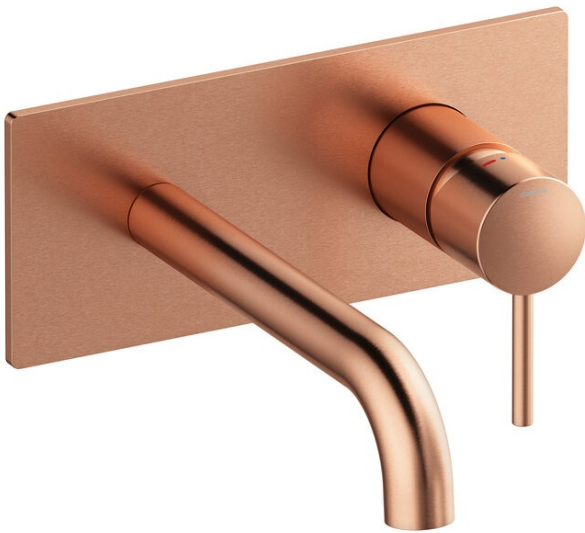

Concealed

Osier basin square back plate (180mm)

Article no.: 146258700
Finish: Brushed Copper PVD
Series: Concealed

EAN no.: 5708516835479

Standard features:

Ceramic cartridge
Build-in depth (min. 63mm - max. 78mm)
Rosset, spout and handle in metal
Water consumption max.5 l/min