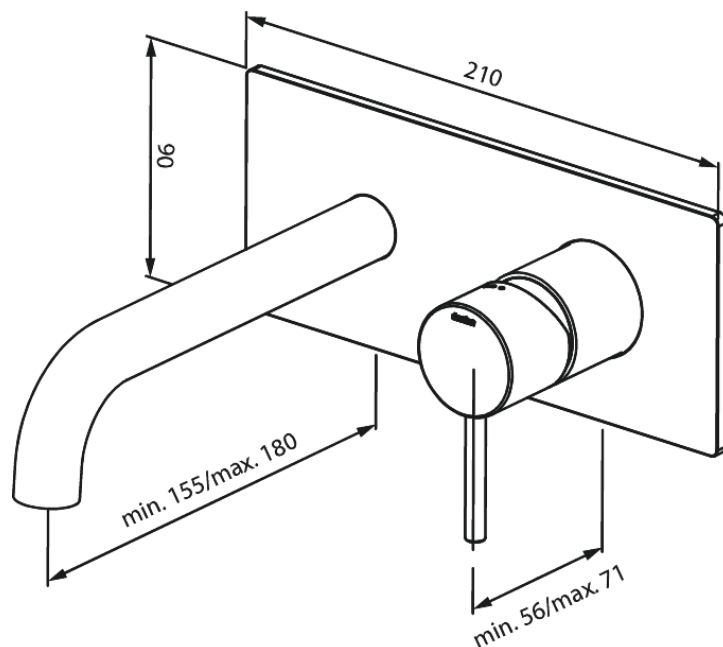

FM Mattsson Denmark ApS
Hvidkærvej 48, 5250 Odense SV, DK-56416218

+45 88 33 00 34 damixa-international@fmmattsongroup.com

Mere information på damixa.com

damixa