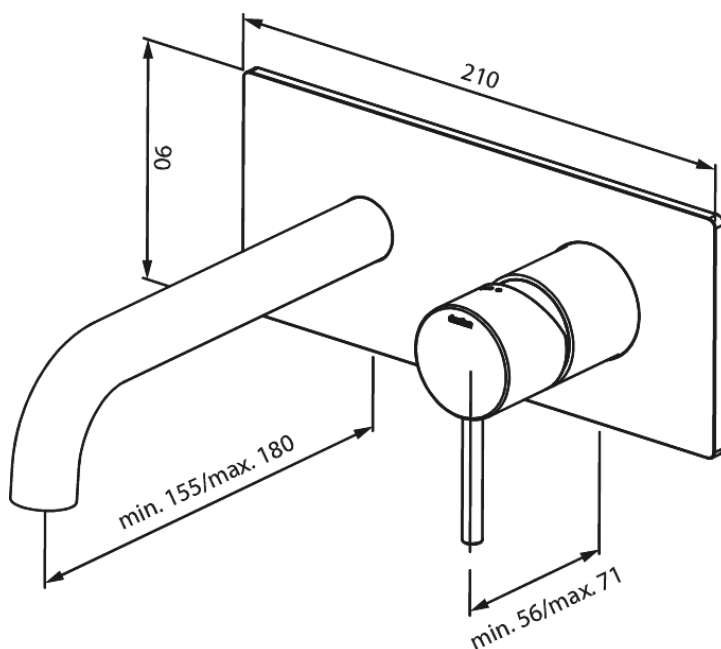

FM Mattsson Denmark ApS
Hvidkærvej 48, 5250 Odense SV, DK-56416218

+45 88 33 00 34 damixa-international@fmmattsongroup.com

Mere information på damixa.com

damixa