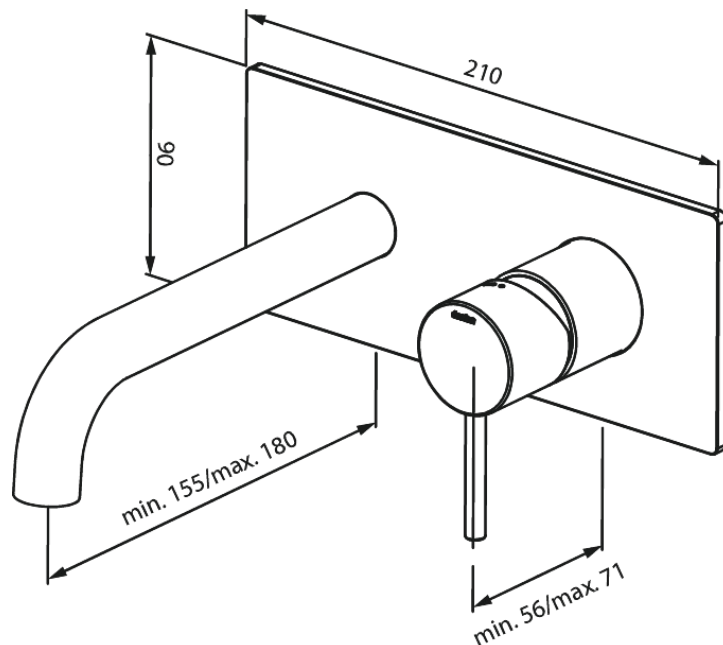

FM Mattsson Denmark ApS
Hvidkærvej 48, 5250 Odense SV, DK-56416218

+45 88 33 00 34 damixa-international@fmmattsongroup.com

Mere information på damixa.com

damixa