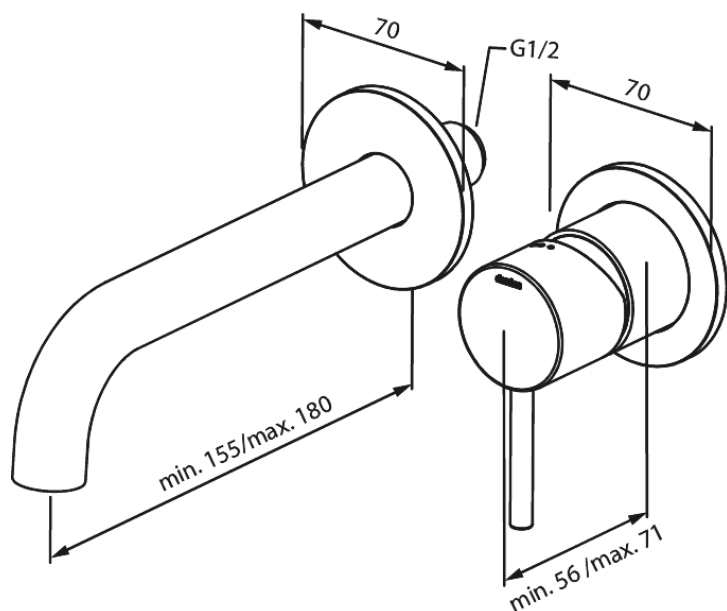

Product features

FM Mattsson Denmark ApS
Hvidkærvej 48, 5250 Odense SV, DK-56416218

+45 88 33 00 34 damixa-international@fmmattsongroup.com

Mere information på damixa.com

damixa