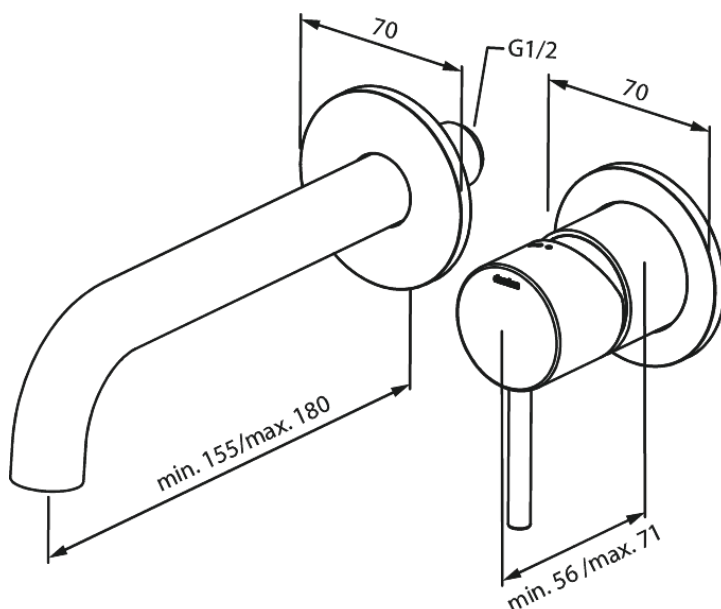

Product features

FM Mattsson Denmark ApS
Hvidkærvej 48, 5250 Odense SV, DK-56416218

+45 88 33 00 34 damixa-international@fmmattsongroup.com

Mere information på damixa.com

damixa