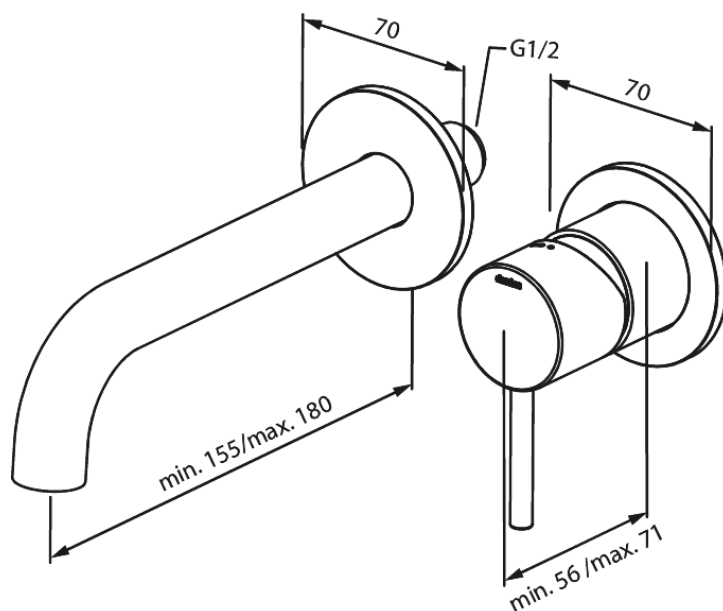

Product features

FM Mattsson Denmark ApS
Hvidkærvej 48, 5250 Odense SV, DK-56416218

+45 88 33 00 34 damixa-international@fmmattsongroup.com

Mere information på damixa.com

damixa