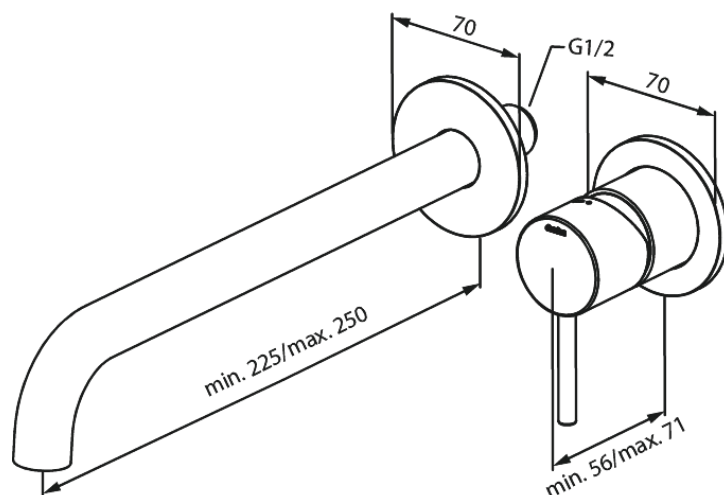

Product features

FM Mattsson Denmark ApS
Hvidkærvej 48, 5250 Odense SV, DK-56416218

+45 88 33 00 34 danmark@fmmattssongroup.com

Mere information på damixa.com

damixa