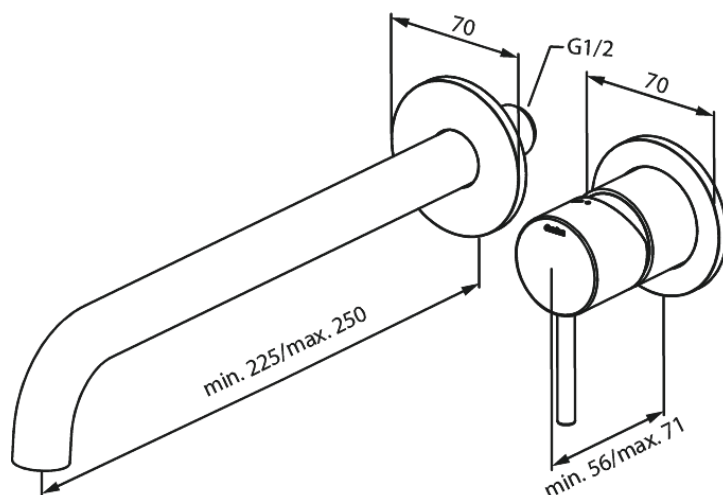

Product features

FM Mattsson Denmark ApS
Hvidkærvej 48, 5250 Odense SV, DK-56416218

+45 88 33 00 34 danmark@fmmattssongroup.com

Mere information på damixa.com

damixa