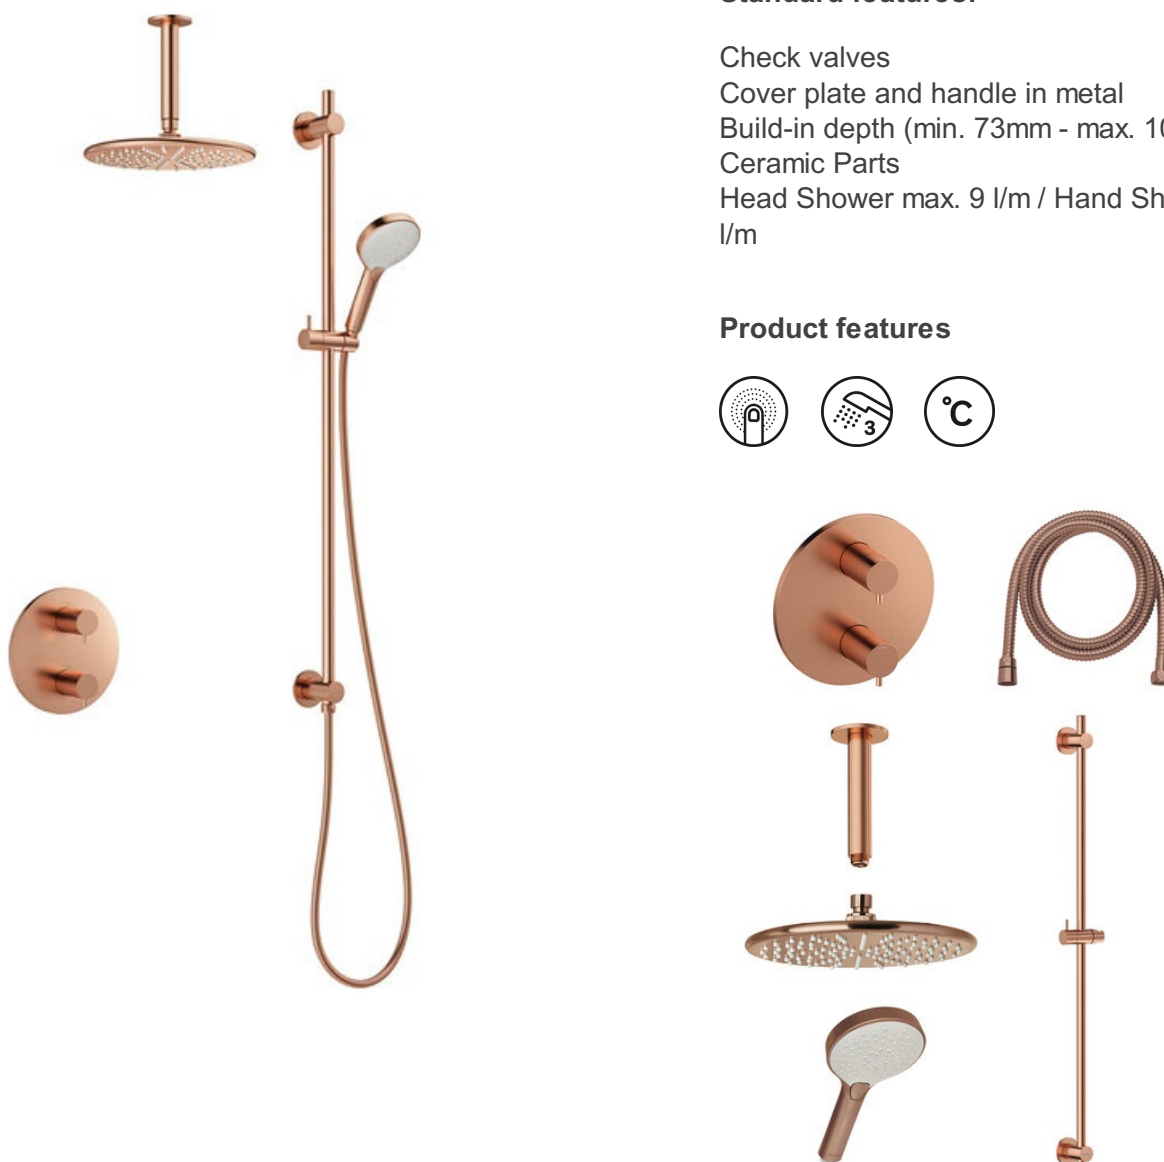

Concealed

Silhouet SR2 - concealed shower system

Article no.: 571298700
Finish: Brushed Copper PVD
Series: Concealed

EAN no.: 5708516835837

Standard features:

Check valves
Cover plate and handle in metal
Build-in depth (min. 73mm - max. 104mm)
Ceramic Parts
Head Shower max. 9 l/m / Hand Shower max. 9 l/m

Product features

FM Mattsson Denmark ApS
Hvidkærvej 48, 5250 Odense SV, DK-56416218

+45 88 33 00 34 danmark@fmmattssongroup.com

Mere information på damixa.com

damixa