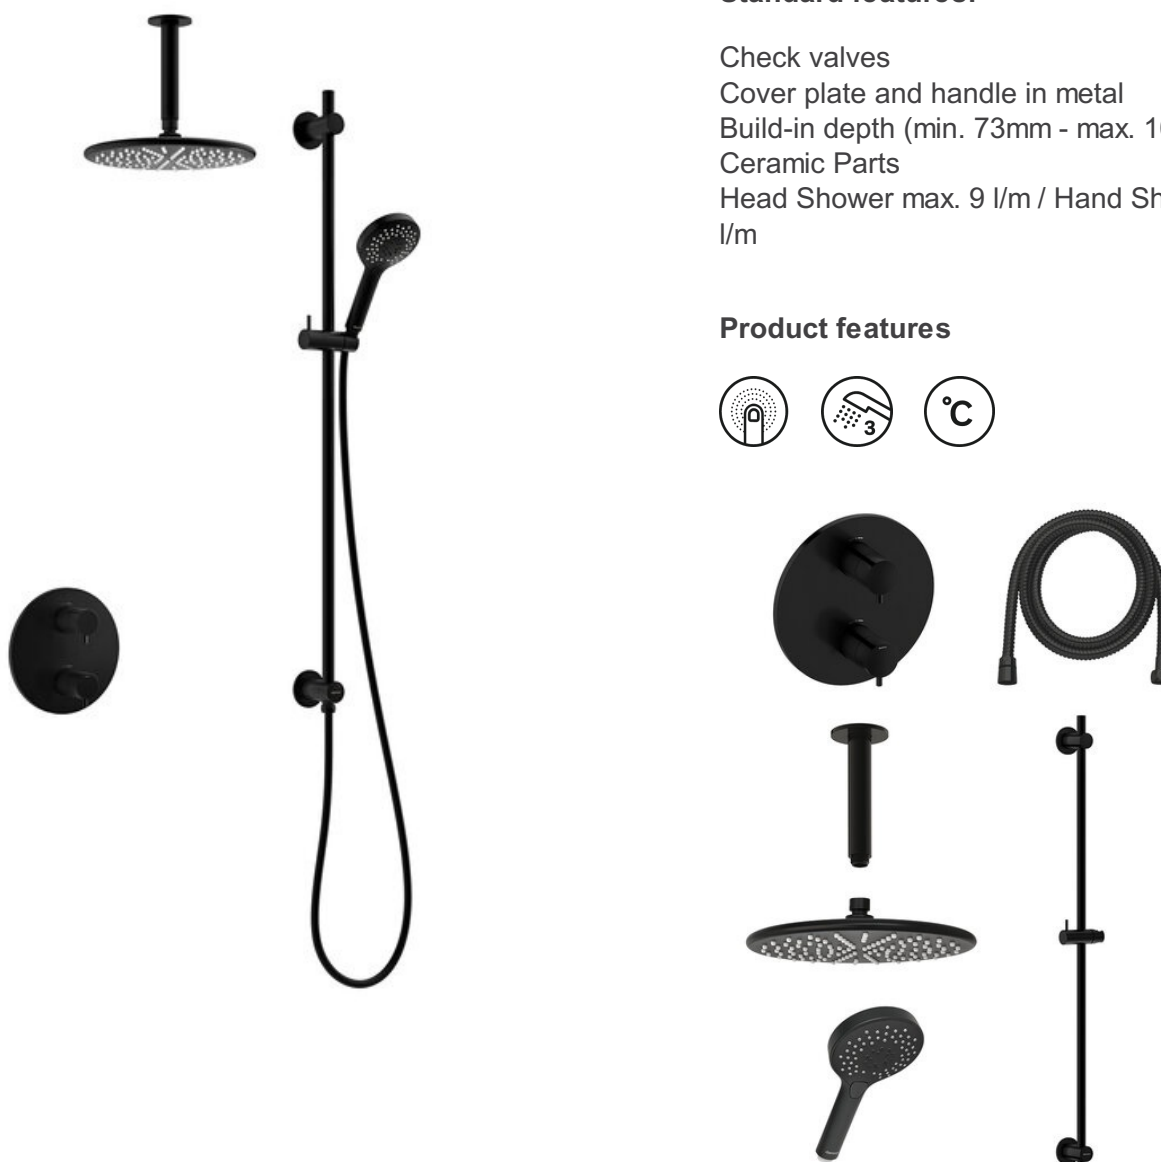

Concealed

Silhouet SR2 - concealed shower system

Article no.: 571296100
Finish: Matt black
Series: Concealed

EAN no.: 5708516835806

Standard features:

Check valves
Cover plate and handle in metal
Build-in depth (min. 73mm - max. 104mm)
Ceramic Parts
Head Shower max. 9 l/m / Hand Shower max. 9 l/m

Product features

FM Mattsson Denmark ApS
Hvidkærvej 48, 5250 Odense SV, DK-56416218

+45 88 33 00 34 danmark@fmmattssongroup.com

Mere information på damixa.com

damixa