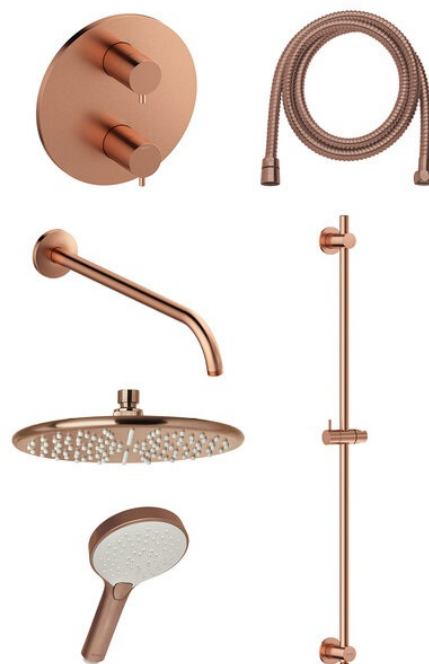

Product features

FM Mattsson Denmark ApS
Hvidkærvej 48, 5250 Odense SV, DK-56416218

+45 88 33 00 34 danmark@fmmattssongroup.com

Mere information på damixa.com

damixa