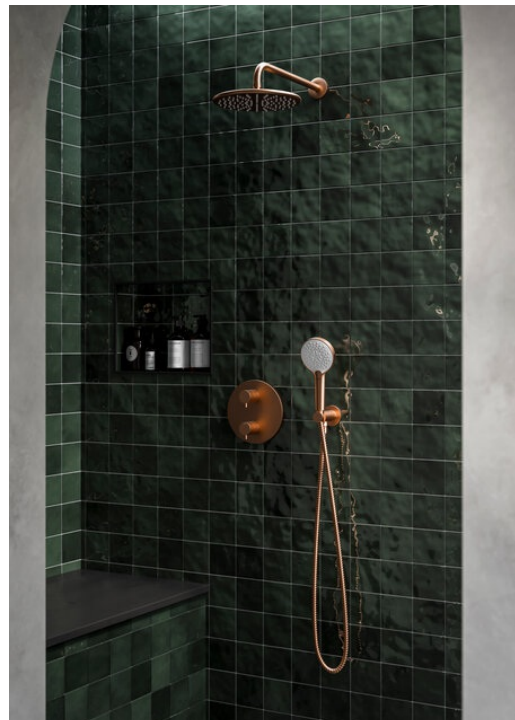

Product features

FM Mattsson Denmark ApS
Hvidkærvej 48, 5250 Odense SV, DK-56416218

+45 88 33 00 34 danmark@fmmattssongroup.com

Mere information på damixa.com

damixa