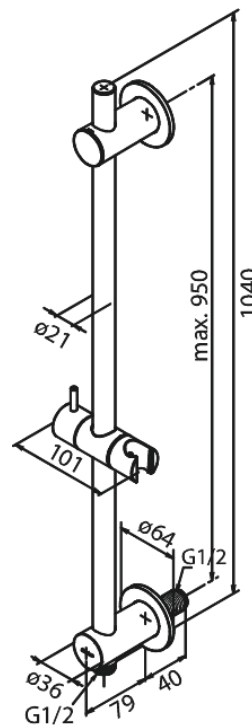

Concealed

Shower Rail with Integrated Outlet & Holder

Article no.: 766858700
Finish: Brushed Copper PVD
Series: Concealed

EAN no.: 5708516834472

FM Mattsson Denmark ApS
Hvidkærvej 48, 5250 Odense SV, DK-56416218