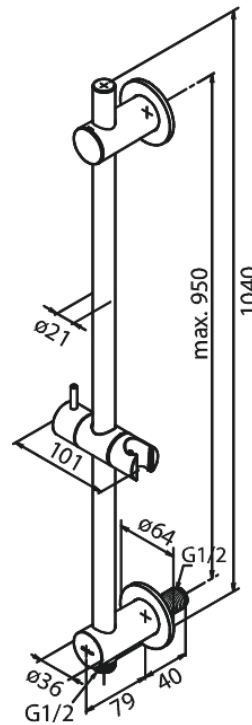

Concealed

Shower Rail with Integrated Outlet & Holder

Article no.: 766858700
Finish: Brushed Copper PVD
Series: Concealed

EAN no.: 5708516834472

FM Mattsson Denmark ApS
Hvidkærvej 48, 5250 Odense SV, DK-56416218