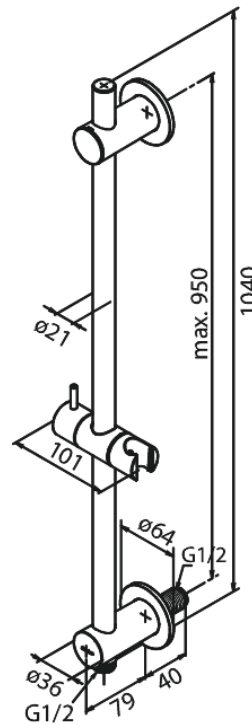

Concealed

Shower Rail with Integrated Outlet & Holder

Article no.: 766857900
Finish: Brushed Brass PVD
Series: Concealed

EAN no.: 5708516834465

FM Mattsson Denmark ApS
Hvidkærvej 48, 5250 Odense SV, DK-56416218