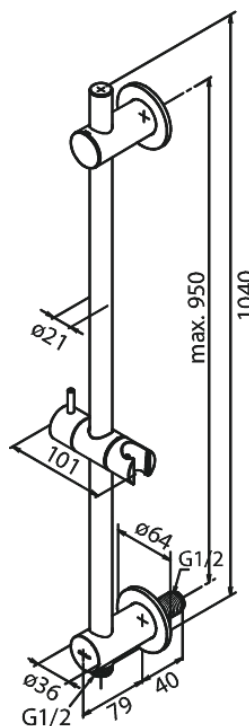

# Shower Rail with Integrated Outlet & Holder

**Article no.:** 766857900  
**Finish:** Brushed Brass PVD  
**Series:** Concealed

**EAN no.:** 5708516834465

FM Mattsson Denmark ApS  
Hvidkærvej 48, 5250 Odense SV, DK-56416218