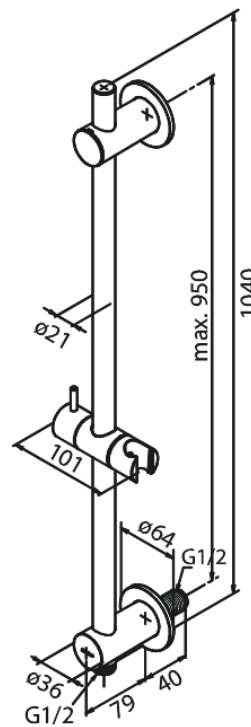

# Shower Rail with Integrated Outlet & Holder

**Article no.:** 766857700  
**Finish:** Polished Brass PVD  
**Series:** Concealed

**EAN no.:** 5708516834458

FM Mattsson Denmark ApS  
Hvidkærvej 48, 5250 Odense SV, DK-56416218