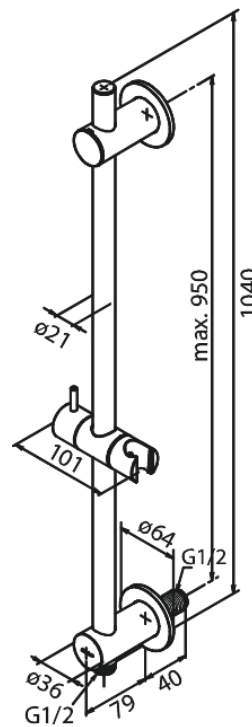

Concealed

Shower Rail with Integrated Outlet & Holder

Article no.: 766857700
Finish: Polished Brass PVD
Series: Concealed

EAN no.: 5708516834458

FM Mattsson Denmark ApS
Hvidkærvej 48, 5250 Odense SV, DK-56416218