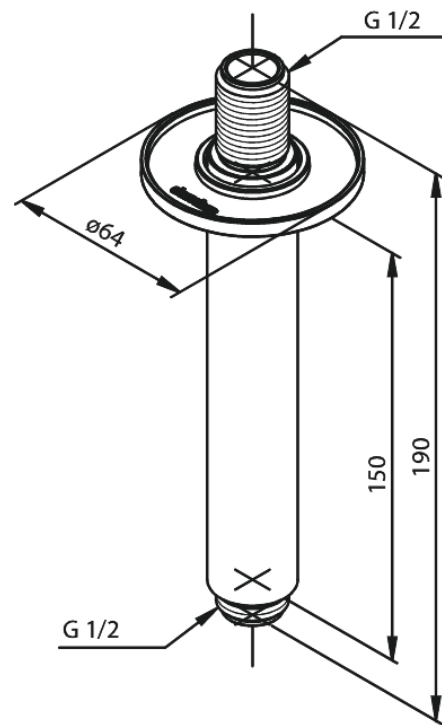

# Shower Arm - Ceiling Mounted

**Article no.:** 766188700  
**Finish:** Brushed Copper PVD  
**Series:** Concealed

**EAN no.:** 5708516834595

FM Mattsson Denmark ApS  
Hvidkærvej 48, 5250 Odense SV, DK-56416218