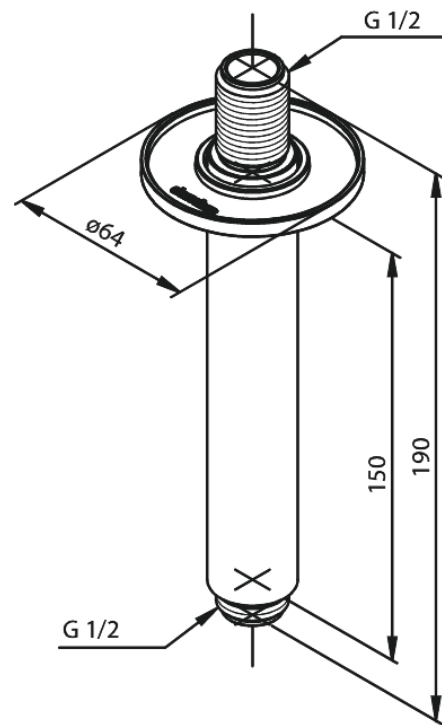

Concealed

Shower Arm - Ceiling Mounted

Article no.: 766187900
Finish: Brushed Brass PVD
Series: Concealed

EAN no.: 5708516834588

FM Mattsson Denmark ApS
Hvidkærvej 48, 5250 Odense SV, DK-56416218

+45 88 33 00 34 damixa-international@fmmattsongroup.com