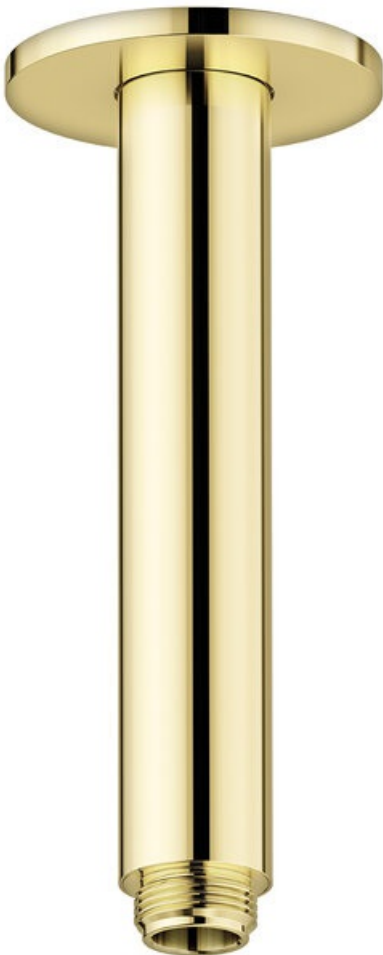

Concealed

Shower Arm - Ceiling Mounted

Article no.: 766187700
Finish: Polished Brass PVD
Series: Concealed

EAN no.: 5708516834571

FM Mattsson Denmark ApS
Hvidkærvej 48, 5250 Odense SV, DK-56416218

+45 88 33 00 34 damixa-international@fmmattsongroup.com