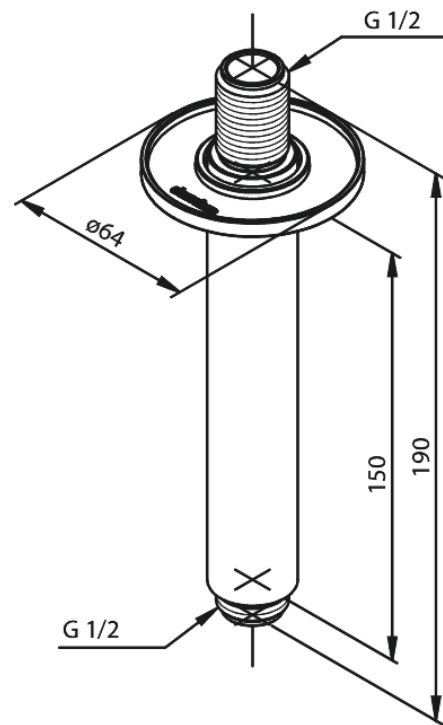

Concealed

Shower Arm - Ceiling Mounted

Article no.: 766187700
Finish: Polished Brass PVD
Series: Concealed

EAN no.: 5708516834571

FM Mattsson Denmark ApS
Hvidkærvej 48, 5250 Odense SV, DK-56416218

+45 88 33 00 34 damixa-international@fmmattsongroup.com

Mere information på damixa.com

damixa