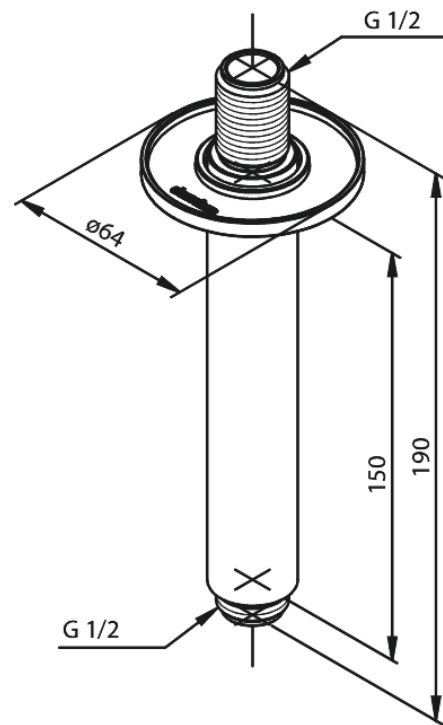

Concealed

Shower Arm - Ceiling Mounted

Article no.: 766187700
Finish: Polished Brass PVD
Series: Concealed

EAN no.: 5708516834571

FM Mattsson Denmark ApS
Hvidkærvej 48, 5250 Odense SV, DK-56416218

+45 88 33 00 34 damixa-international@fmmattsongroup.com