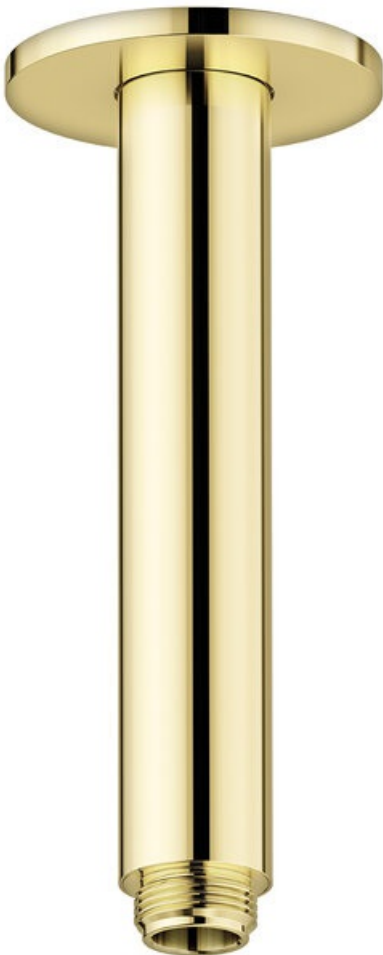

Concealed

# Shower Arm - Ceiling Mounted

**Article no.:** 766187700  
**Finish:** Polished Brass PVD  
**Series:** Concealed

**EAN no.:** 5708516834571

FM Mattsson Denmark ApS  
Hvidkærvej 48, 5250 Odense SV, DK-56416218