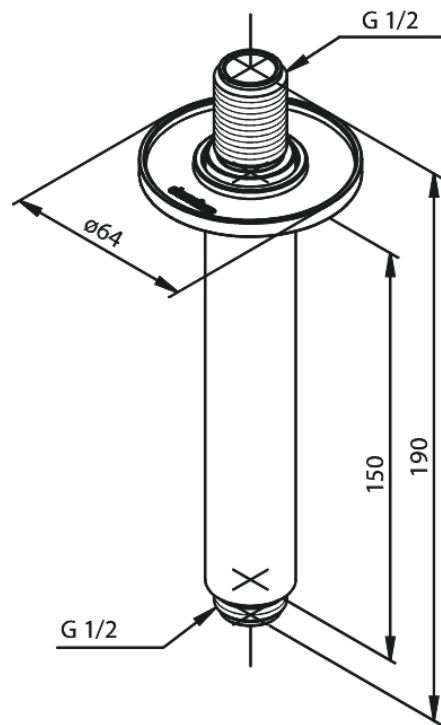

Concealed

Shower Arm - Ceiling Mounted

Article no.: 766184600
Finish: Steel PVD
Series: Concealed

EAN no.: 5708516834564

FM Mattsson Denmark ApS
Hvidkærvej 48, 5250 Odense SV, DK-56416218

+45 88 33 00 34 damixa-international@fmmattsongroup.com