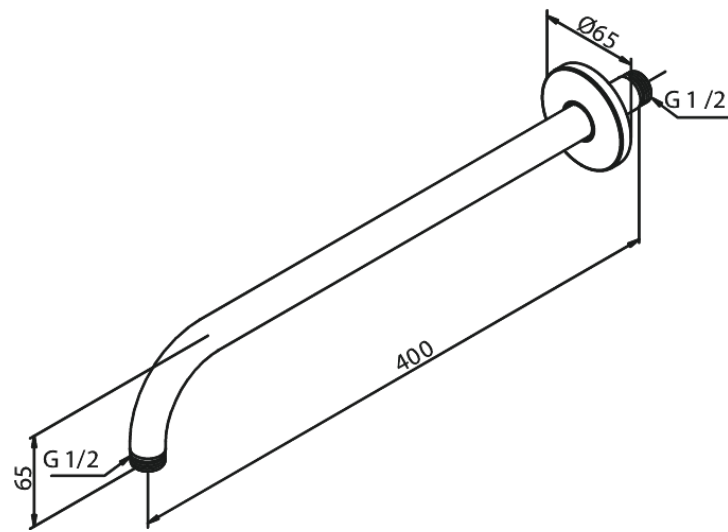

# Arm Long - Wall Mounted

**Article no.:** 766077900  
**Finish:** Brushed Brass PVD  
**Series:** Concealed

**EAN no.:** 5708516834540

FM Mattsson Denmark ApS  
Hvidkærvej 48, 5250 Odense SV, DK-56416218