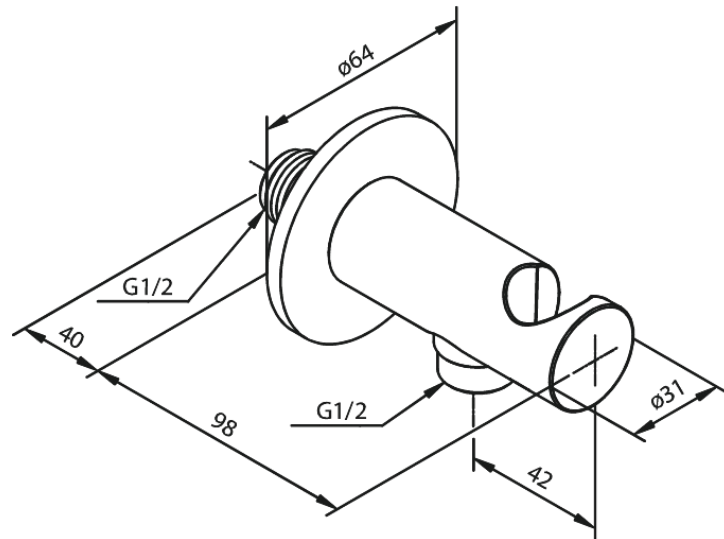

Concealed

Outlet elbow with shower holder

Article no.: 484468700
Finish: Brushed Copper PVD
Series: Concealed

EAN no.: 5708516834519

FM Mattsson Denmark ApS
Hvidkærvej 48, 5250 Odense SV, DK-56416218

+45 88 33 00 34 damixa-international@fmmattssongroup.com