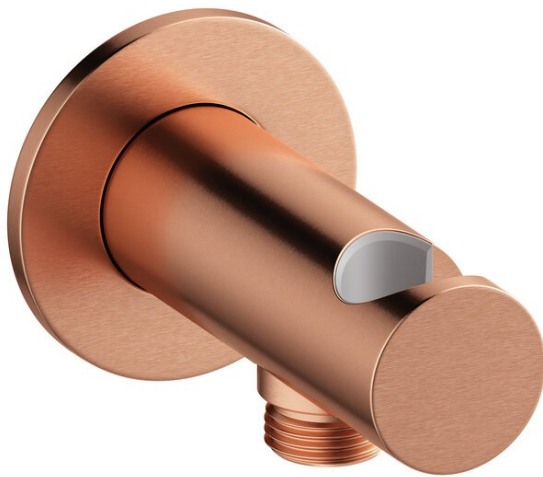

Concealed

Outlet elbow with shower holder

Article no.: 484468700
Finish: Brushed Copper PVD
Series: Concealed

EAN no.: 5708516834519

FM Mattsson Denmark ApS
Hvidkærvej 48, 5250 Odense SV, DK-56416218

+45 88 33 00 34 damixa-international@fmmattssongroup.com