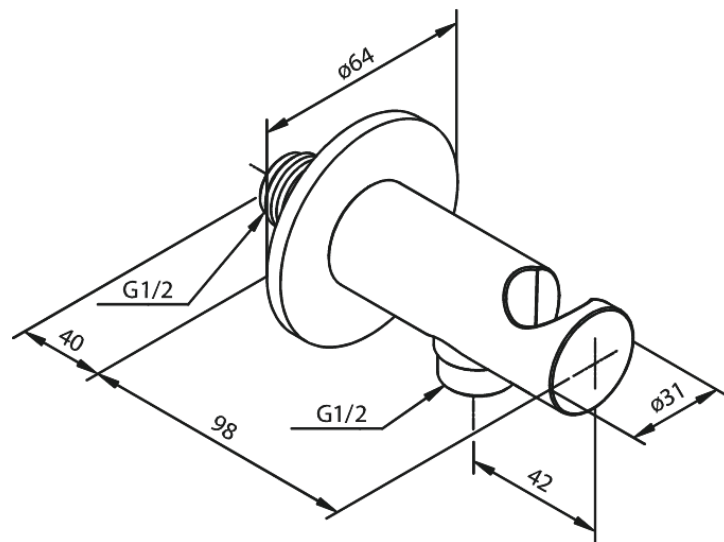

Concealed

Outlet elbow with shower holder

Article no.: 484467900
Finish: Brushed Brass PVD
Series: Concealed

EAN no.: 5708516834502

FM Mattsson Denmark ApS
Hvidkærvej 48, 5250 Odense SV, DK-56416218

+45 88 33 00 34 damixa-international@fmmattssongroup.com