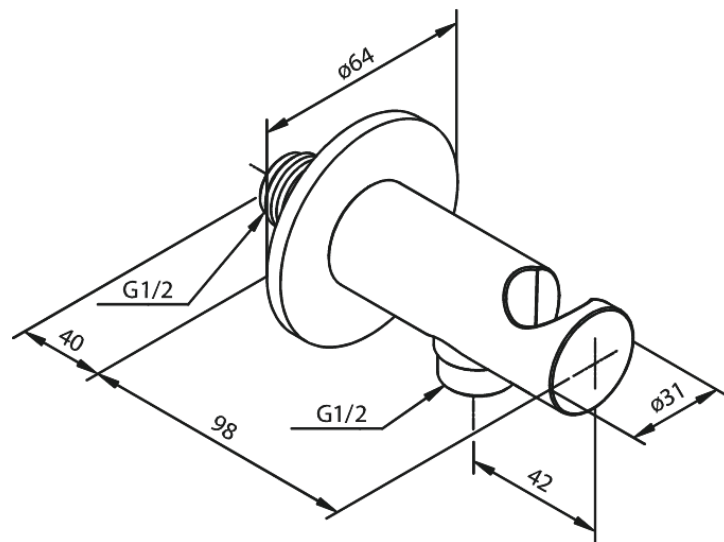

Concealed

Outlet elbow with shower holder

Article no.: 484467700
Finish: Polished Brass PVD
Series: Concealed

EAN no.: 5708516834496

FM Mattsson Denmark ApS
Hvidkærvej 48, 5250 Odense SV, DK-56416218

+45 88 33 00 34 damixa-international@fmmattssongroup.com