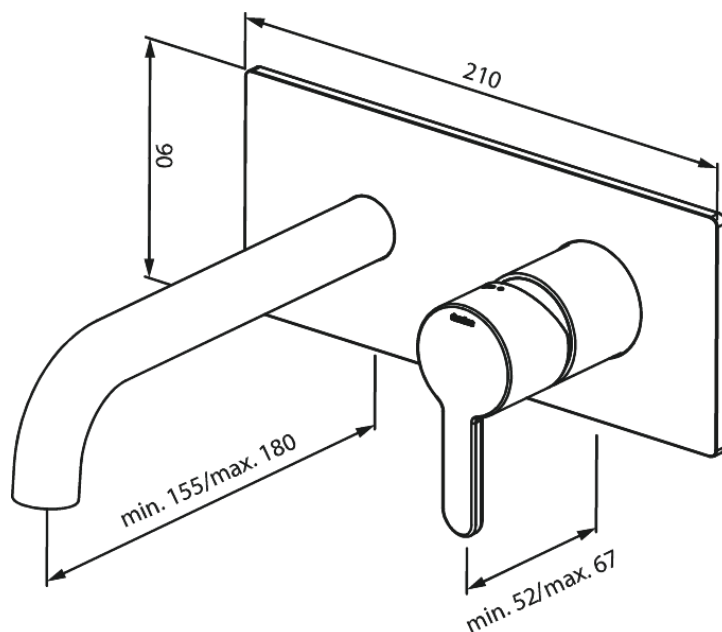

Product features

FM Mattsson Denmark ApS
Hvidkærvej 48, 5250 Odense SV, DK-56416218

+45 88 33 00 34 damixa-international@fmmattsongroup.com

Mere information på damixa.com

damixa