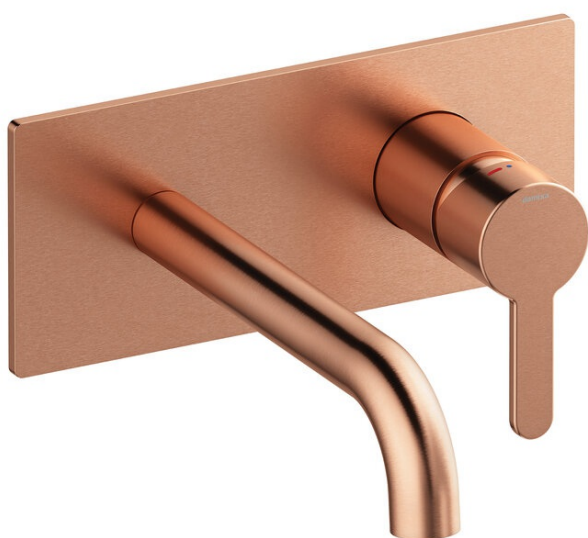

Concealed

SILHOUET BASIN CONCEALED (180mm)

Article no.: 746258700
Finish: Brushed Copper PVD
Series: Concealed

EAN no.: 5708516835523

Standard features:

Build-in depth (min. 63mm - max. 78mm)
Rosset, spout and handle in metal
Water consumption max.5 l/min