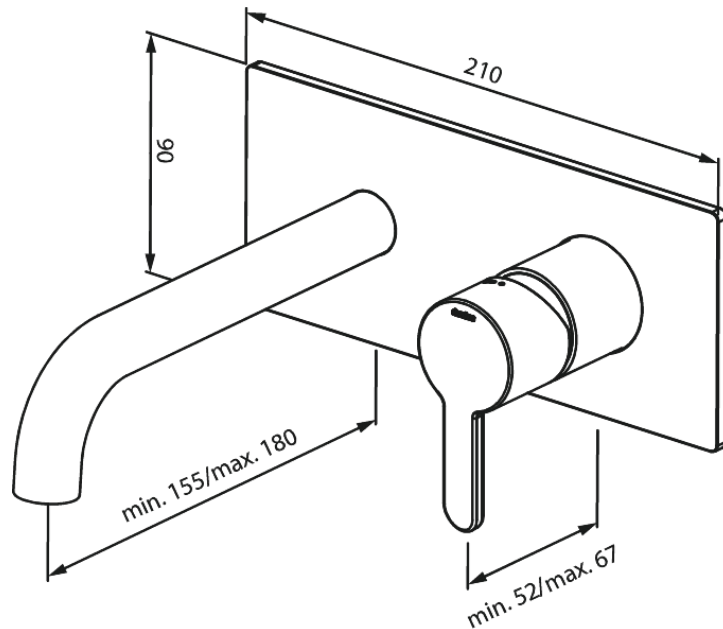

FM Mattsson Denmark ApS
Hvidkærvej 48, 5250 Odense SV, DK-56416218

+45 88 33 00 34 damixa-international@fmmattsongroup.com

Mere information på damixa.com

damixa