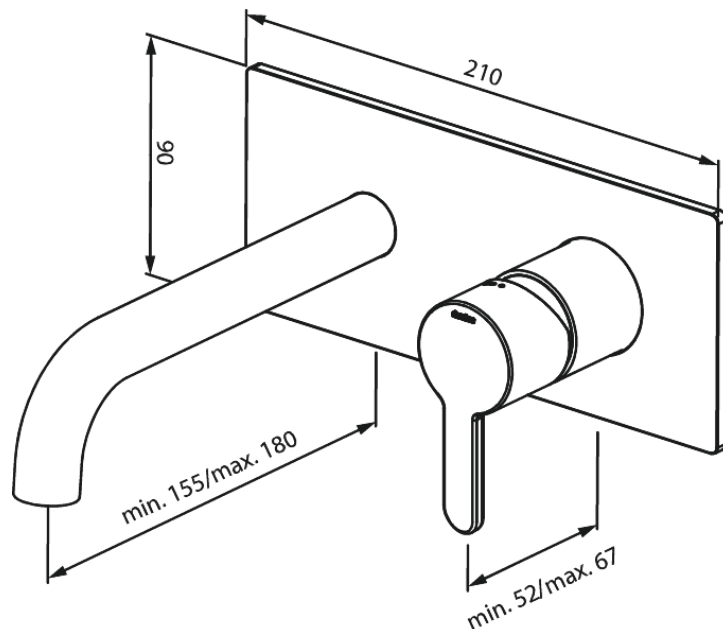

FM Mattsson Denmark ApS
Hvidkærvej 48, 5250 Odense SV, DK-56416218

+45 88 33 00 34 danmark@fmmattssongroup.com

Mere information på damixa.com

damixa