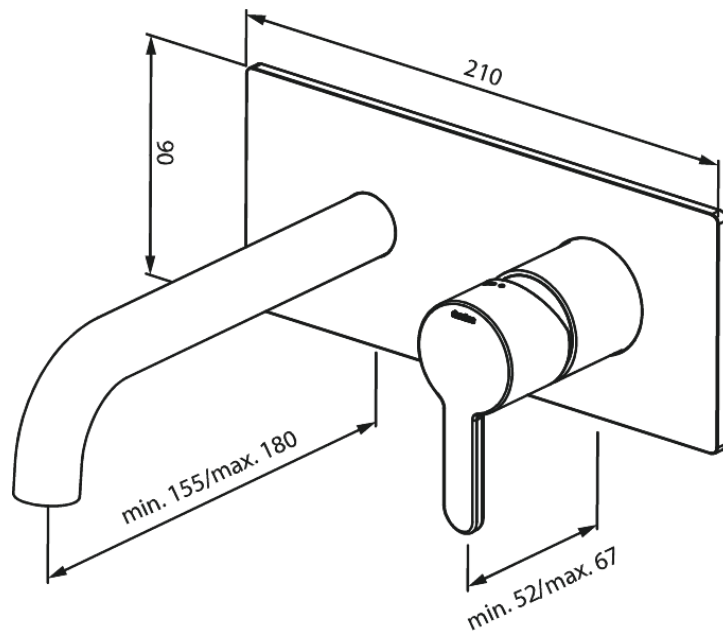

FM Mattsson Denmark ApS
Hvidkærvej 48, 5250 Odense SV, DK-56416218

+45 88 33 00 34 damixa-international@fmmattsongroup.com

Mere information på damixa.com

damixa