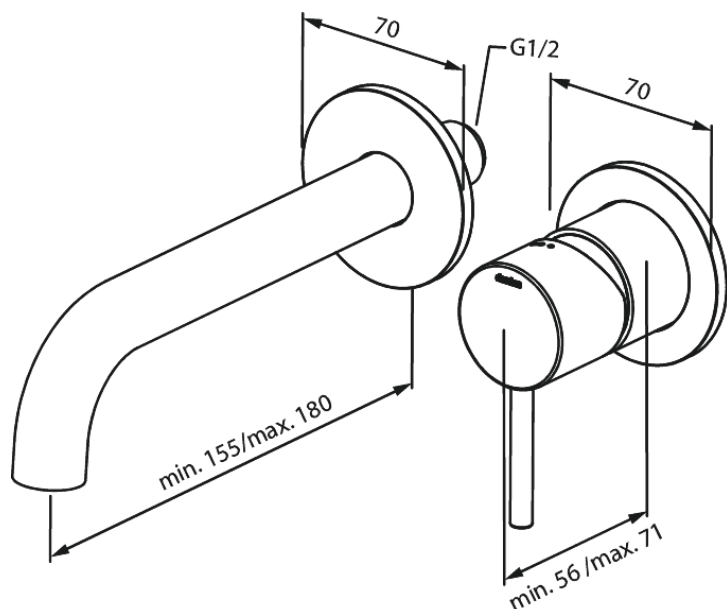

Product features

FM Mattsson Denmark ApS
Hvidkærvej 48, 5250 Odense SV, DK-56416218

+45 88 33 00 34 damixa-international@fmmattsongroup.com

Mere information på damixa.com

damixa