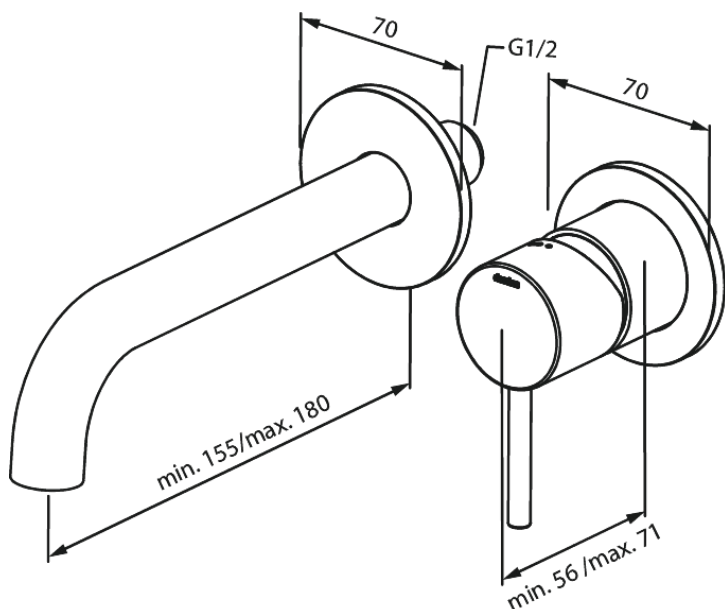

Product features

FM Mattsson Denmark ApS
Hvidkærvej 48, 5250 Odense SV, DK-56416218

+45 88 33 00 34 damixa-international@fmmattsongroup.com

Mere information på damixa.com

damixa