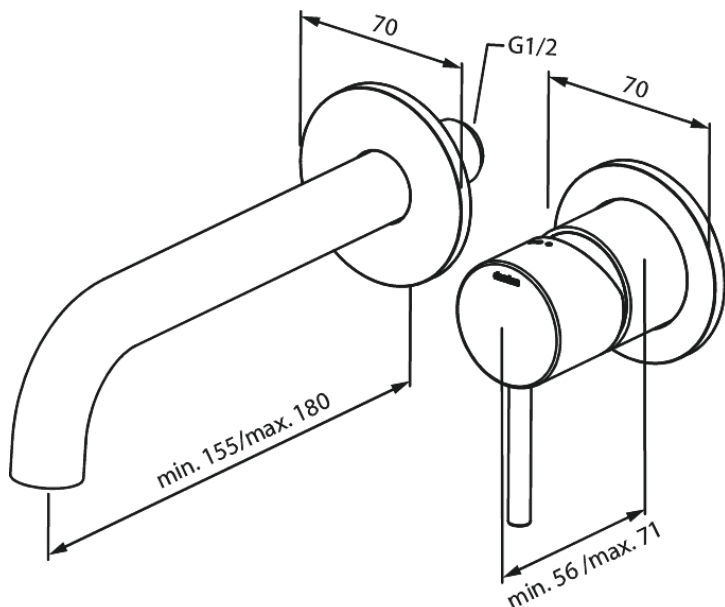

Product features

FM Mattsson Denmark ApS
Hvidkærvej 48, 5250 Odense SV, DK-56416218

+45 88 33 00 34 damixa-international@fmmattsongroup.com

Mere information på damixa.com

damixa