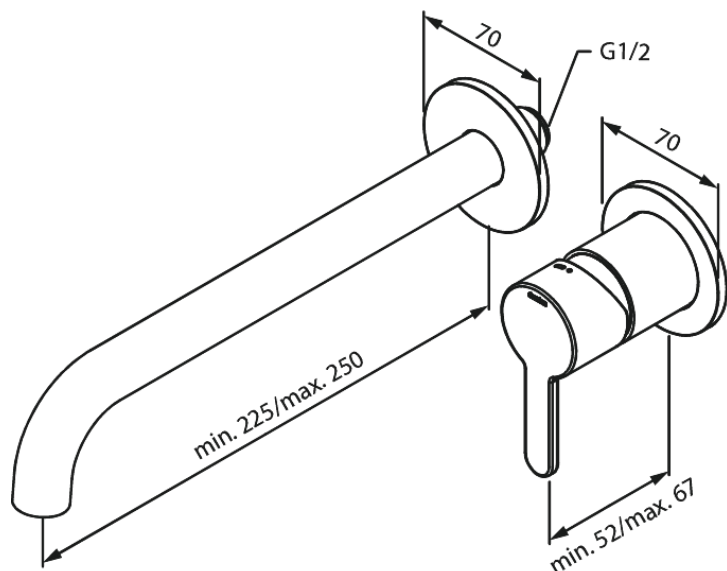

FM Mattsson Denmark ApS
Hvidkærvej 48, 5250 Odense SV, DK-56416218

+45 88 33 00 34 damixa-international@fmmattssongroup.com

Mere information på damixa.com

damixa