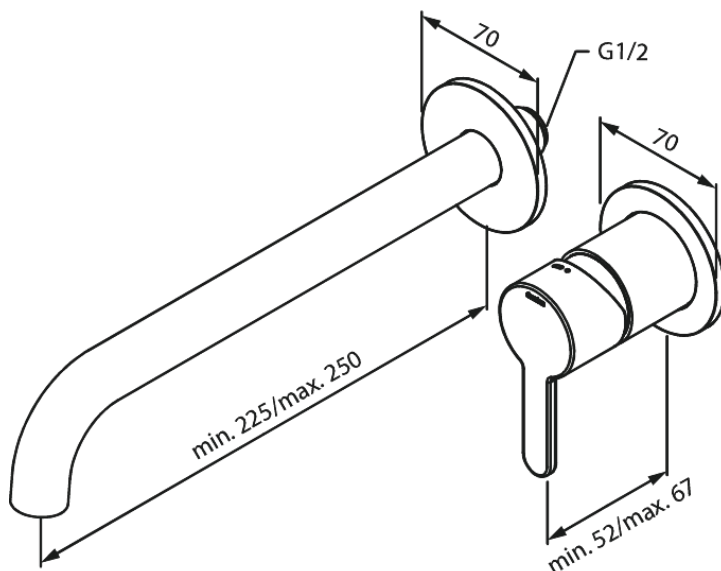

FM Mattsson Denmark ApS
Hvidkærvej 48, 5250 Odense SV, DK-56416218

+45 88 33 00 34 damixa-international@fmmattsongroup.com

Mere information på damixa.com

damixa