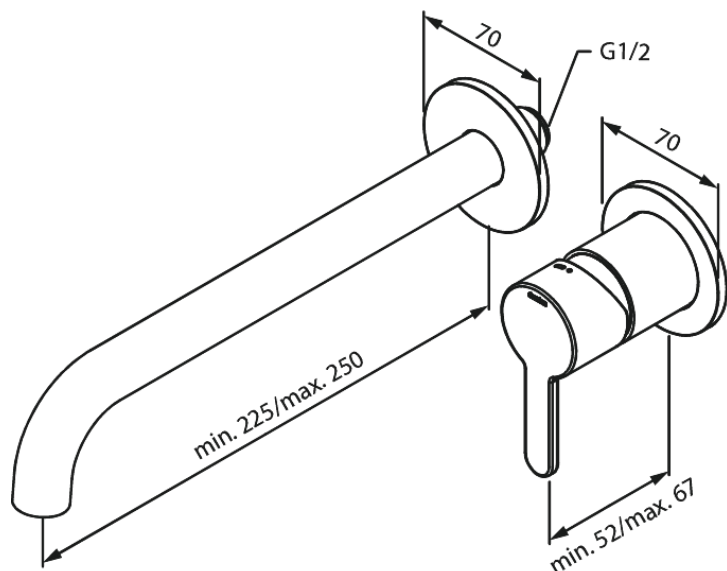

FM Mattsson Denmark ApS
Hvidkærvej 48, 5250 Odense SV, DK-56416218

+45 88 33 00 34 damixa-international@fmmattsongroup.com

Mere information på damixa.com

damixa