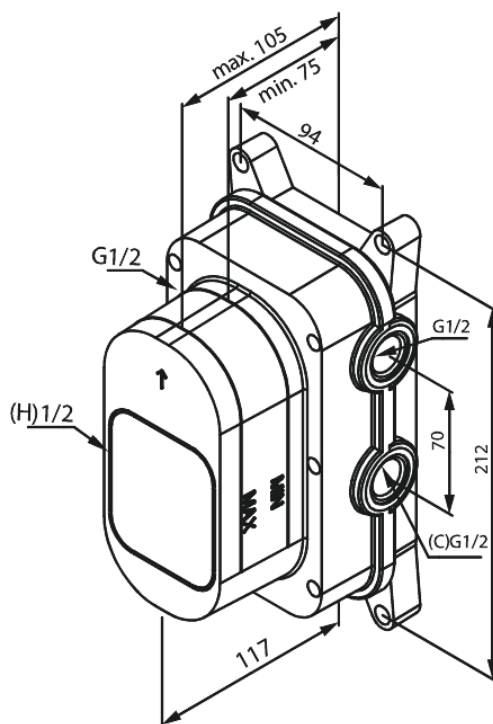

Concealed

Thermostatic 2-Way built in Shower Mixer Box

Article no.: 570340000
Finish: .
Series: Concealed

EAN no.: 5708516834601

Standard features:

Check valves
Build-in depth (min. 73mm - max. 104mm)
Ceramic Parts