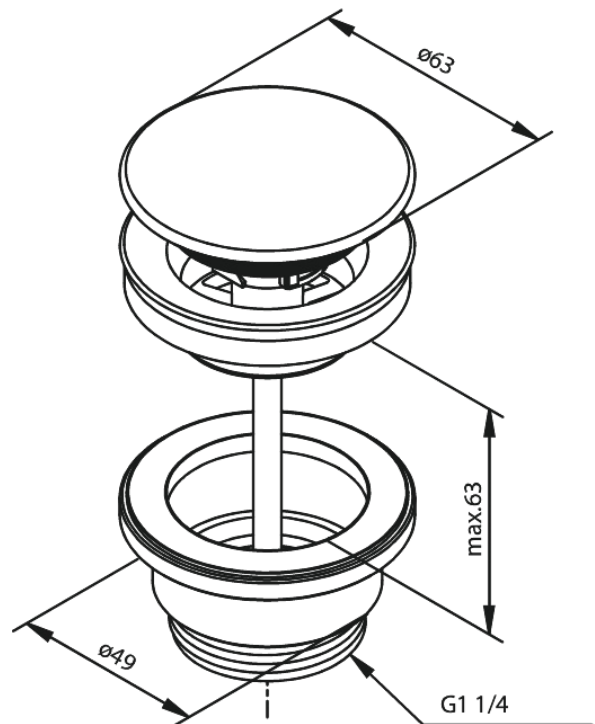

Bathroom Accessories

Basin waste, always open

Article no.: 238608700
Finish: Brushed Copper PVD
Series: Bathroom Accessories

EAN no.: 5708516838937

Standard features:

Ø63
Max. 63mm

FM Mattsson Denmark ApS
Hvidkærvej 48, 5250 Odense SV, DK-56416218