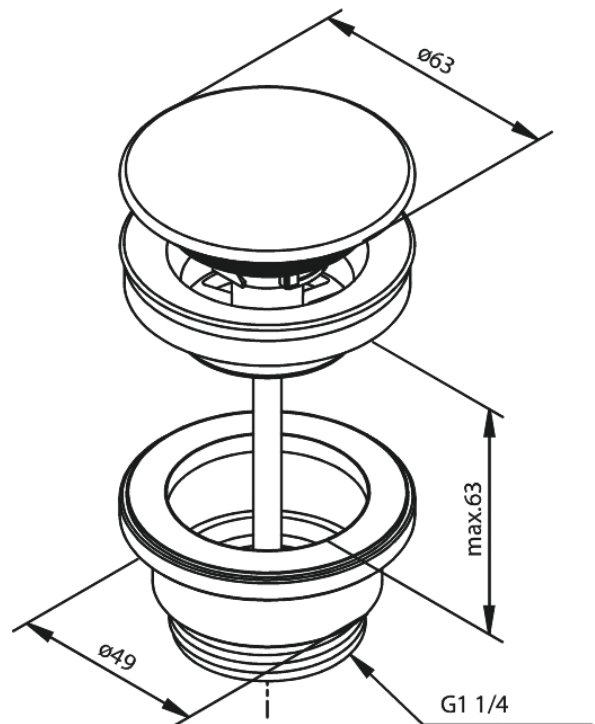

Bathroom Accessories

Basin waste, always open

Article no.: 238607900
Finish: Brushed Brass PVD
Series: Bathroom Accessories

EAN no.: 5708516838920

Standard features:

Ø63
Max. 63mm

FM Mattsson Denmark ApS
Hvidkærvej 48, 5250 Odense SV, DK-56416218